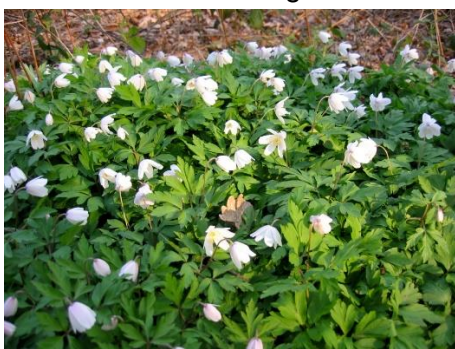

Spring flora walk April 2022

This is a combined list of plants seen on a route walked in the period 12-24 April 2022 by Caroline Beattie (with Sarah Graham-Brown on 12 April; on 23 April and with David Bevan on 24 April 2022, with additions from Lucy Roots

The walk took the main path from the Lodge through compartments U, V, and W in the northwest of the wood, down to the Moselle stream and returning to the lodge along the main valley path.

We thought it would be useful to post this list as a record of spring growth after two years of COVID lockdowns, in an area where a number of Ancient Woodland Indicator Species have flourished in previous years. Like other areas of the wood, increased footfall during the years of pandemic from 2020-2022 has led to trampling and compaction but 2022 was a very productive spring and it was heartening to see many species flourishing again – especially wood anemones and goldilocks buttercups.